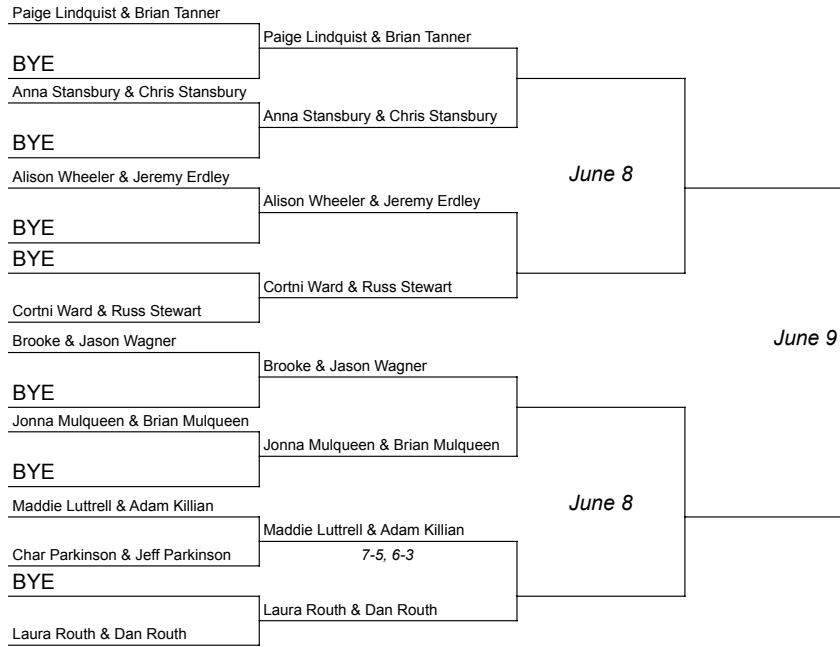

Club Greenwood 2024 Club Championships

Mixed Doubles 6.0 Division

Play by 5/15

Club Greenwood 2024 Club Championships

Mixed Doubles 7.0 Division

Play by 4/1

Play by 5/15

Club Greenwood 2024 Club Championships

Mixed Doubles 8.0 Division

Play by 5/15