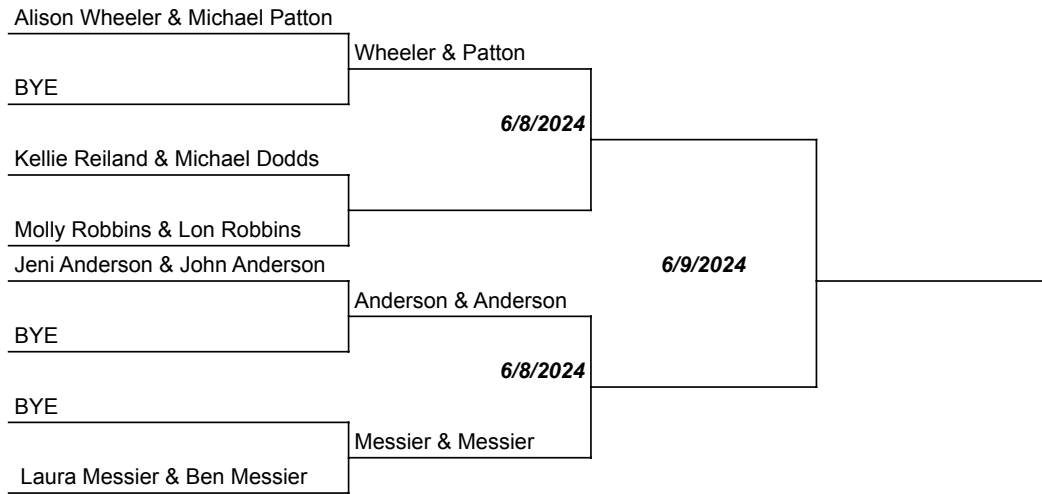

Club Greenwood 2024 Club Championships

Mixed Doubles 6.0 Division

Play by 5/15

Club Greenwood 2024 Club Championships

Mixed Doubles 7.0 Division

Play by 4/1

Play by 5/15

Club Greenwood 2024 Club Championships

Mixed Doubles 8.0 Division

Play by 5/15